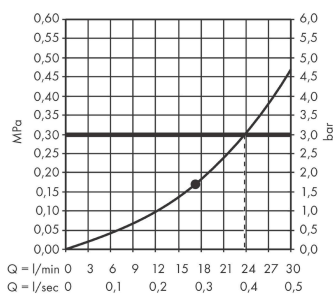

Rainfinity

Overhead shower 360 1jet

Surfaces: **Chrome** Article Number: **26231000**

Description

product features

- shower head size: 360 mm
- spray type: PowderRain
- ball-joint: overhead shower angle (2 x 5°) adjustable
- frame: metal
- material spray disc: aluminium
- spray disc surface: graphite
- maximum flow rate at 3 bar: 20,3 l/min
- flow rate PowderRain spray (at 3 bar): 20,3 l/min
- overhead shower removable for cleaning
- installation: ceiling or wall
- connection thread G ½
- connection dimension: DN15

Technology

Design awards

reddot award 2019
best of the best

Product image

Scale drawing

Flowchart

The consumption was measured in combination with the appropriate fittings (thermostat/mixer/in-wall valve) to reflect actual application in practice.