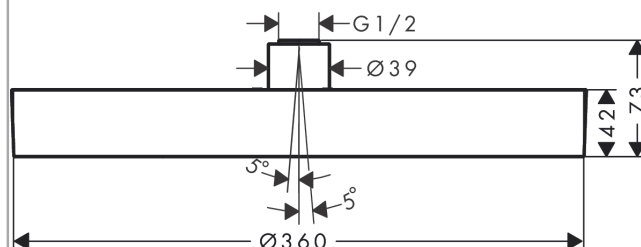

Rainfinity

Overhead shower 360 1jet

Surfaces: **Chrome** Article Number: **26231000**

Description

product features

- shower head size: 360 mm
- spray type: PowderRain
- ball-joint: overhead shower angle (2 x 5°) adjustable
- frame: metal
- material spray disc: aluminium
- spray disc surface: graphite
- maximum flow rate at 3 bar: 20,3 l/min
- flow rate PowderRain spray (at 3 bar): 20,3 l/min
- overhead shower removable for cleaning
- installation: ceiling or wall
- connection thread G ½
- connection dimension: DN15

Technology

Design awards

reddot award 2019
best of the best

Product image

Scale drawing

Flowchart

The consumption was measured in combination with the appropriate fittings (thermostat/mixer/in-wall valve) to reflect actual application in practice.

Rainfinity
Overhead shower 360 1jet
Surfaces: **Chrome** Article Number: **26231000**

Exploded Drawing

Year of production: >07/19

Rainfinity
Overhead shower 360 1jet
 Surfaces: **Chrome** Article Number: **26231000**