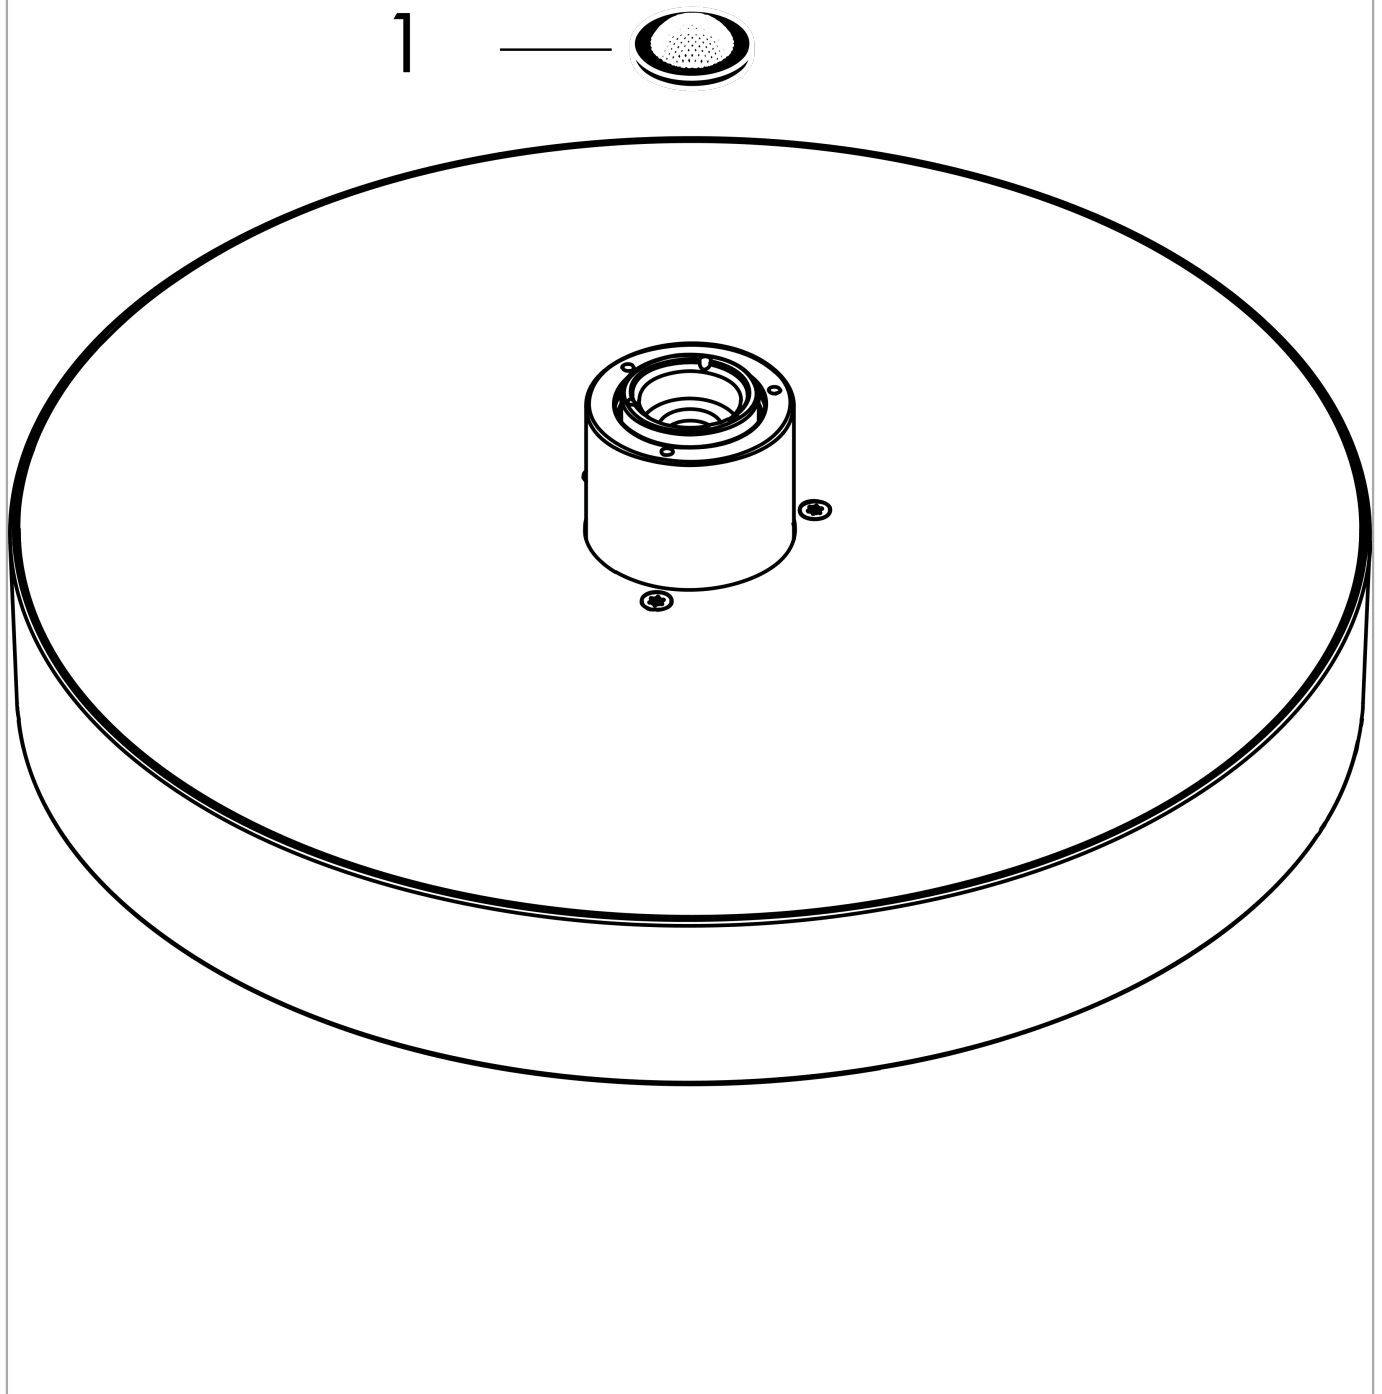

Rainfinity

Overhead shower 360 1jet

Surfaces: **Chrome** Article Number: **26231000**

Description

product features

- shower head size: 360 mm
- spray type: PowderRain
- ball-joint: overhead shower angle (2 x 5°) adjustable
- frame: metal
- material spray disc: aluminium
- spray disc surface: graphite
- maximum flow rate at 3 bar: 20,3 l/min
- flow rate PowderRain spray (at 3 bar): 20,3 l/min
- overhead shower removable for cleaning
- installation: ceiling or wall
- connection thread G ½
- connection dimension: DN15

Technology

Design awards

reddot award 2019
best of the best

Product image

Scale drawing

Flowchart

The consumption was measured in combination with the appropriate fittings (thermostat/mixer/in-wall valve) to reflect actual application in practice.

Rainfinity
Overhead shower 360 1jet
Surfaces: **Chrome** Article Number: **26231000**

Exploded Drawing

Year of production: >07/19

Rainfinity
Overhead shower 360 1jet
 Surfaces: **Chrome** Article Number: **26231000**